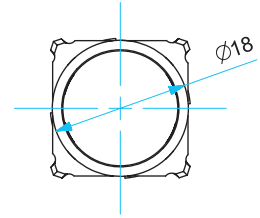

Dikdörtgen-Kare-Yuvarlak Led Buton
Rectangle-Square-Round Led Button

Dikdörtgen Buton
Rectangle Button

Kare Buton
Square Button

Seçici Buton
Selector Button

Emniyet Mantar Buton
Emergency Mushroom Button

Yuvarlak Buton
Round Button